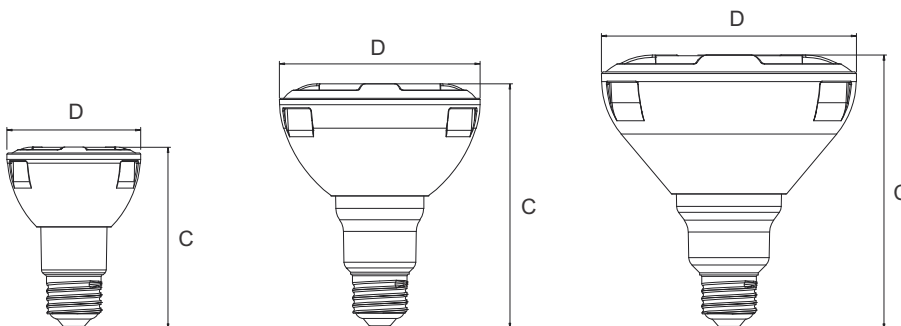

LUZTRA

PAR LAMPS

*All UL listed products

Item	Wattage	Power	P.F.	Base	Lumens	Kelvin	CRI	B.A.	CD	Dim	Lifetime	Replace	
L-PAR20-7W-DIM-36D-30K	7W	120V/60Hz	>0.7	E26	550lm	3000K	>80	36°	1100cd	Yes	25,000 h	50W	●
L-PAR20-7W-DIM-36D-40K	7W	120V/60Hz	>0.7	E26	550lm	4000K	>80	36°	1100cd	Yes	25,000 h	50W	●
L-PAR20-7W-DIM-36D-50K	7W	120V/60Hz	>0.7	E26	550lm	5000K	>80	36°	1100cd	Yes	25,000 h	50W	●
L-PAR30-11.5W-DIM-40D-30K	11.5W	120V/60Hz	>0.8	E26	950lm	3000K	>80	40°	1800cd	Yes	25,000 h	75W	●
L-PAR30-11.5W-DIM-40D-40K	11.5W	120V/60Hz	>0.8	E26	950lm	4000K	>80	40°	1800cd	Yes	25,000 h	75W	●
L-PAR30-11.5W-DIM-40D-50K	11.5W	120V/60Hz	>0.8	E26	950lm	5000K	>80	40°	1800cd	Yes	25,000 h	75W	●
L-PAR38-15.5W-DIM-40D-30K	15.5W	120V/60Hz	>0.9	E26	1250lm	3000K	>80	40°	2400cd	Yes	25,000 h	100W	●
L-PAR38-15.5W-DIM-40D-40K	15.5W	120V/60Hz	>0.9	E26	1250lm	4000K	>80	40°	2400cd	Yes	25,000 h	100W	●
L-PAR38-15.5W-DIM-40D-50K	15.5W	120V/60Hz	>0.9	E26	1250lm	5000K	>80	40°	2400cd	Yes	25,000 h	100W	●

Item	D	C	D	C
PAR20	2.52"	3.43"	64mm	87mm
PAR30	3.78"	4.61"	96mm	117mm
PAR38	4.80"	5.15"	122mm	131mm

For Dimmer Compatibility List visit our website www.luztra.net