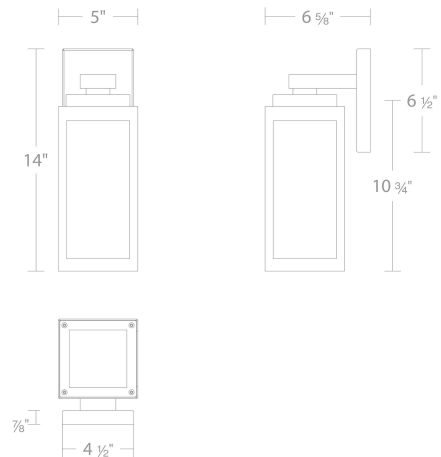

WAC LIGHTING

Amherst

Outdoor Wall Sconce 3000K

Fixture Type: _____

Catalog Number: _____

Project: _____

Location: _____

Model & Size	Color Temp	Finish	LED Watts	LED Lumens	Delivered Lumens
WS-W17214 14"	3000K	BK Black	16W	1426	366

Example: **WS-W17214-BK**

For custom requests please contact customs@wacighting.com

DESCRIPTION

A timeless classic lantern meets modern LED technology with a clear seeded glass lens and an open bottom for easy maintenance.

FEATURES

- Downlight illumination
- Open bottom for ease of maintenance
- ACLED driverless technology
- 5 Year warranty

SPECIFICATIONS

Color Temp:	3000K
Input:	120 VAC,50/60Hz
CRI:	90
Dimming:	ELV: 100-10% ,TRIAC: 100-10%
Rated Life:	50000 Hours
Mounting:	Can be mounted on wall in all orientations
Standards:	ETL, cETL,IP65 Wet Location Listed
Construction:	Aluminum body, seeded clear glass diffuser

FINISHES:

Black

LINE DRAWING:

WS-W17214