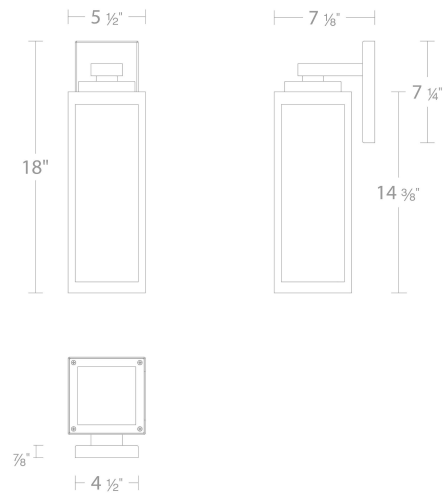

WAC LIGHTING

Amherst

Outdoor Wall Sconce 3000K

Fixture Type: _____

Catalog Number: _____

Project: _____

Location: _____

Model & Size	Color Temp	Finish	LED Watts	LED Lumens	Delivered Lumens
WS-W17218 18"	3000K	BK Black	19W	1741	490

Example: **WS-W17218-BK**

For custom requests please contact customs@wacighting.com

DESCRIPTION

A timeless classic lantern meets modern LED technology with a clear seeded glass lens and an open bottom for easy maintenance.

FEATURES

- Downlight illumination
- Open bottom for ease of maintenance
- ACLED driverless technology
- 5 Year warranty

SPECIFICATIONS

Color Temp:	3000K
Input:	120 VAC,50/60Hz
CRI:	90
Dimming:	ELV: 100-10% ,TRIAC: 100-10%
Rated Life:	50000 Hours
Mounting:	Can be mounted on wall in all orientations
Standards:	ETL, cETL,IP65 Wet Location Listed
Construction:	Aluminum body, seeded clear glass diffuser

FINISHES:

Black

LINE DRAWING:

WS-W17218