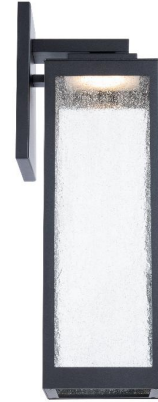

WAC LIGHTING

Amherst

Outdoor Wall Sconce 3000K

Fixture Type: _____

Catalog Number: _____

Project: _____

Location: _____

Model & Size	Color Temp	Finish	LED Watts	LED Lumens	Delivered Lumens
WS-W17222 22"	3000K	BK Black	20W	1843	452

Example: **WS-W17222-BK**

For custom requests please contact customs@wacighting.com

DESCRIPTION

A timeless classic lantern meets modern LED technology with a clear seeded glass lens and an open bottom for easy maintenance.

FEATURES

- Downlight illumination
- Open bottom for ease of maintenance
- ACLED driverless technology
- 5 Year warranty

SPECIFICATIONS

Color Temp:	3000K
Input:	120 VAC,50/60Hz
CRI:	90
Dimming:	ELV: 100-10% ,TRIAC: 100-10%
Rated Life:	50000 Hours
Mounting:	Can be mounted on wall in all orientations
Standards:	ETL, cETL,IP65 Wet Location Listed
Construction:	Aluminum body, seeded clear glass diffuser

REPLACEMENT PARTS

RPL-GLA-17222 - Glass