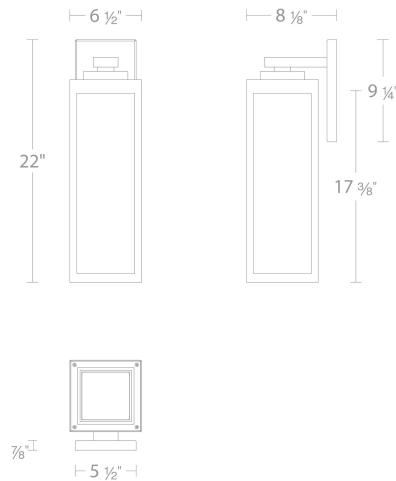

SPECIFICATIONS

Color Temp:	3000K
Input:	120 VAC,50/60Hz
CRI:	90
Dimming:	ELV: 100-10% ,TRIAC: 100-10%
Rated Life:	50000 Hours
Mounting:	Can be mounted on wall in all orientations
Standards:	ETL, cETL,IP65 Wet Location Listed
Construction:	Aluminum body, seeded clear glass diffuser

REPLACEMENT PARTS

RPL-GLA-17222 - Glass

FINISHES:

Black

LINE DRAWING:

WS-W17222